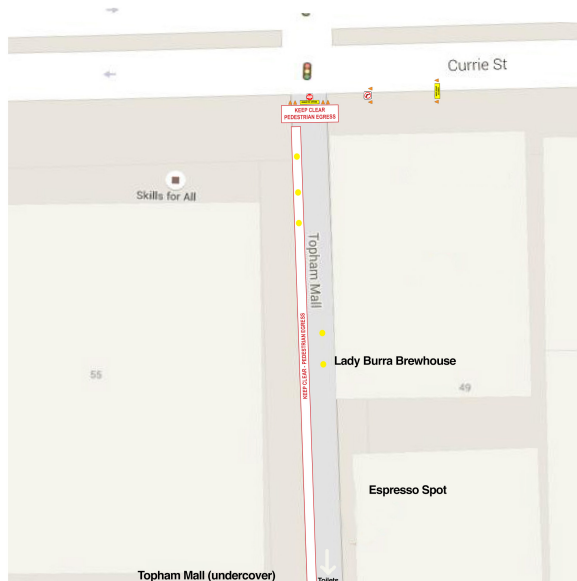

- The event is coordinated by Adelaide West End Association and Lady Burra Brewhouse with the support of Adelaide City Council
- The road closures will come into effect on Friday 11 December at 12 Midday and reopen by midnight of the same day.
- Pedestrian access will be maintained at all times throughout the event (refer to map)
- Between 12 midday and 12 midnight, access to Topham Mall will be via Waymouth Street at the west end (Topham Mall end) and via Anster Street
- The event will run between 4 pm – 10 pm and includes live and recorded music, roving characters and dancers, food and alcohol sales
- The event is a free community event.

For further information on the above road closure, please contact:	For further information on the above event, please contact:	
Mark Di Gianni Road Events Coordinator – Adelaide City Council 0408 813 010 M.DiGianni@adelaidecitycouncil.com	Helen Page Adelaide West End Association 0419 853 518 helen@adelaidewestend.com.au	Jeevan Van Deet Lady Burra Brewhouse 0410 663 773 jeevan@gulfprojects.com.au

adelaide west end association

TOPHAM MALL ROAD CLOSURE FRIDAY 11 DECEMBER 2015 1200 - 2400

SIGNAGE USED
1 SIDE ROAD CLOSED T1-32 1500mm x 600mm
1 NO LEFT TURN R2-6M(L) 600mmx600mm
1 ROAD CLOSED T2-4-1M 1200mmx300mm
1 NO ENTRY R2-4M 600mmx600mm
6 Orange Cones

Workzone Traffic Management Lic # 150-531

ForMile Events

PO BOX 10502 m: +61 0419 852 518
Adelaide, BC e: coordinator@adelaidewestend.com.au
SA 5000 w: www.adelaidewestend.com.au