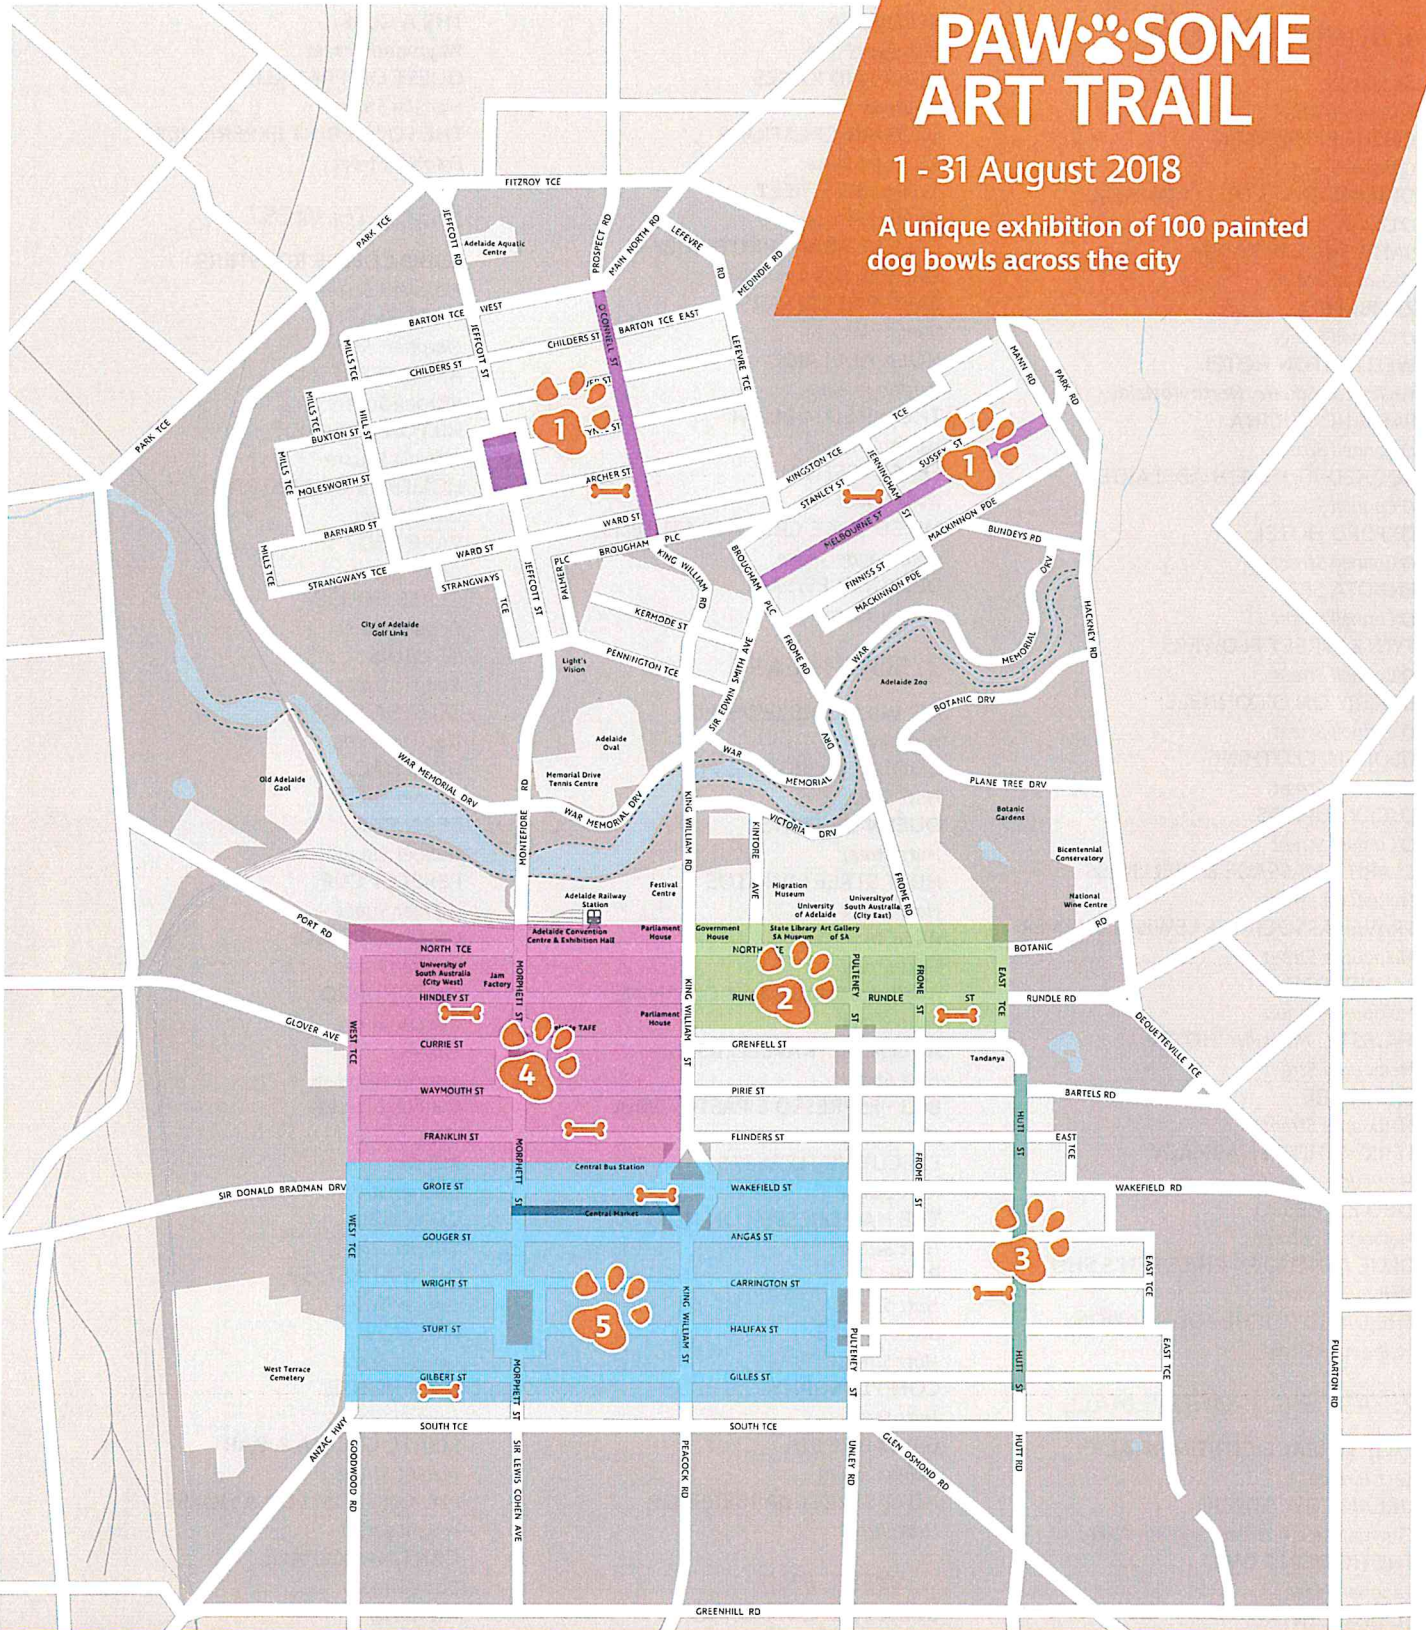

PAW^{PAW}SOME ART TRAIL

1 - 31 August 2018

A unique exhibition of 100 painted dog bowls across the city

Follow the Pawsome Art Trail and enjoy the various precincts of the city – see back of the map for participating businesses.

1. North Adelaide
2. East End/Rundle Mall
3. South East
4. West End
5. South West

Mega Dog Bowl

SALA

Guide Dogs
SA/NT

CITY OF
ADELAIDE

1. NORTH ADELAIDE

ST LOUIS

O'Connell Street

Ebenezer Place

LEONARD STREET

Ebenezer Place

DELICIA AÇAÍ + PROTEIN BAR

East End Ebenezer Place

EAST END CELLARS

Vardon Avenue

NOLA ADELAIDE

Gouger Street

SAN CHURRO

Gouger Street

T BAR

Gouger Street

CHINA CHILLI

Gouger Street

ZUMA